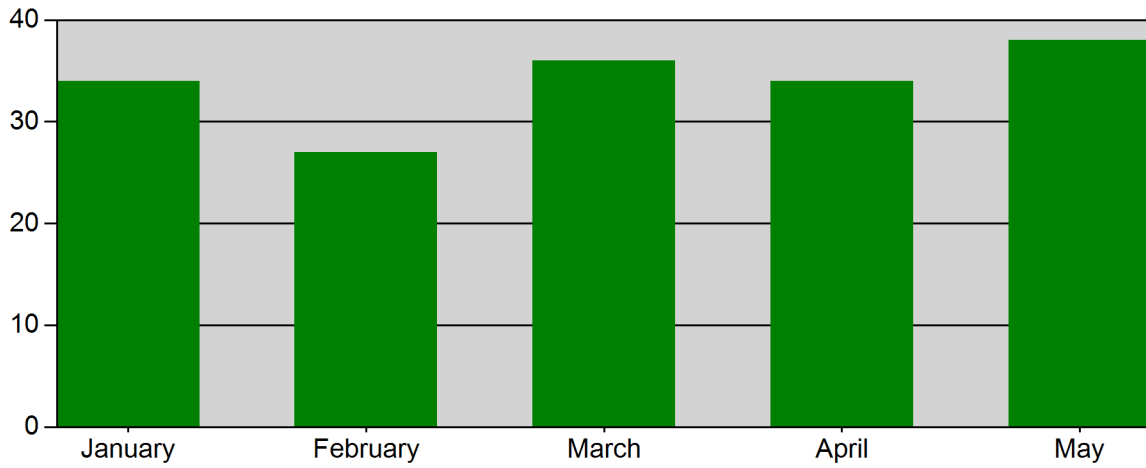

Royersford Fire Dept.

Royersford, PA

This report was generated on 6/6/2018 11:24:08 AM

Incidents by Month for Month Range

Start Month: January | End Month: May | Year: 2018

MONTH	INCIDENTS
January	34
February	27
March	36
April	34
May	38

Only REVIEWED incidents included